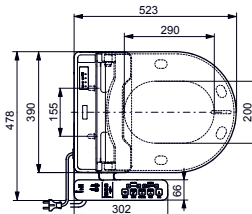

WASHLET EK 2.0

seat with soft closing function