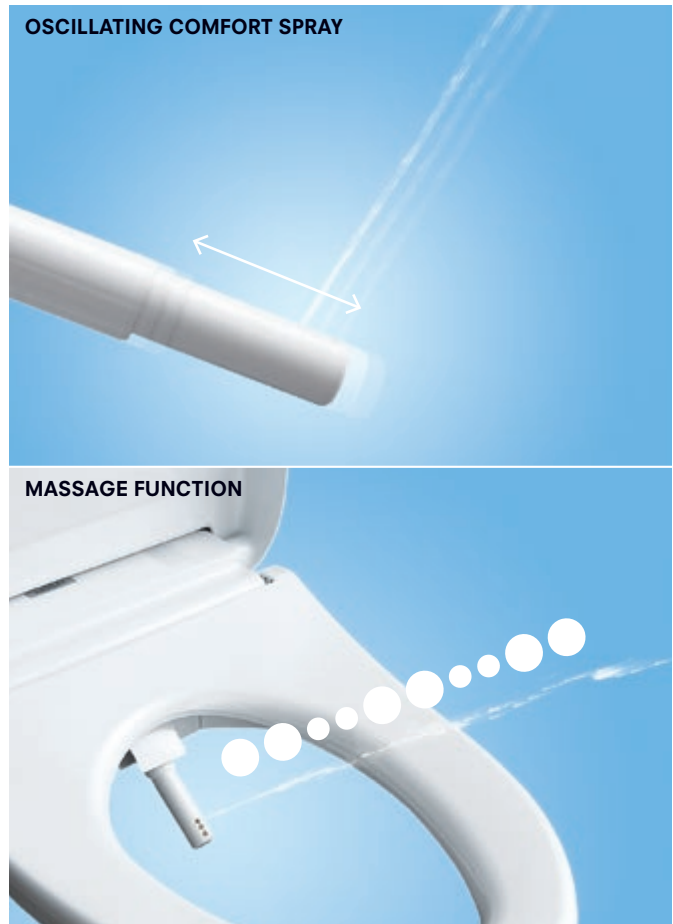

CLEANSING FUNCTIONS EVERYONE HAS DIFFERENT NEEDS.

WARM WATER SPRAY.

Oscillating comfort spray

The oscillating comfort spray can be activated in addition to the other spray types. The wand jet moves in and out for especially thorough cleansing over larger areas – for a feeling of ultimate clean.

Massage spray

You can also choose the massage function. The water pressure switches automatically between soft and hard.

Adjustable water pressure

The water pressure of the spray can be adjusted in five levels to meet the needs of each user.

Adjustable position

The position of the wand jet can be adjusted and adapted as required for each user – because everyone's different.

Continuous-flow water heater

Our NEOREST AC, EW and SG WASHLETs feature a continuous-flow water heater to provide unlimited water for intimate cleansing.