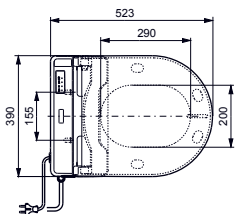

WASHLET GL 2.0

incl. remote control,
seat with soft closing function