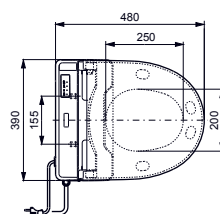

WASHLET CF

incl. remote control,
seat with soft closing function

- TCF892G
- TCF892SW (CH)
- TCF892GE (UK)
- CW882Y WC

- TCF6512G#NW1
- TCF6512SW#NW1 (CH)
- TCF6512GE#NW1 (UK)

- TCF6612G#NW1
- TCF6612SW#NW1 (CH)
- TCF6612GE#NW1 (UK)

- TCF6510G#NW1
- TCF6510SW#NW1 (CH)
- TCF6510GE#NW1 (UK)

required accessories: Giovannoni WC, wallhung CW882Y, we recommend upgrade set T9880039, for combination with push plate E00022 use pre-wall installation set 1,120 mm T9300000, 980 mm T9300022 or 820 mm T9300001

can be combined with all TOTO WCs of NC and MH series, we recommend upgrade set T9880039, for combination with push plate E00022 use pre-wall installation set 1,120 mm T9300000, 980 mm T9300022 or 820 mm T9300001

can be combined with all TOTO WCs of NC and MH series, we recommend upgrade set T9880039, for combination with push plate E00022 use pre-wall installation set 1,120 mm T9300000, 980 mm T9300022 or 820 mm T9300001

required accessories: WC, wallhung CW132Y, we recommend upgrade set T9880039, for combination with push plate E00022 use pre-wall installation set 1,120 mm T9300000, 980 mm T9300022 or 820 mm T9300001