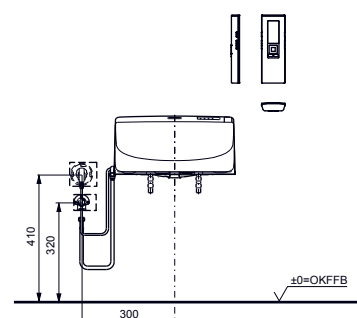

incl. remote control

WASHLET GL 2.0

incl. remote control,
seat with soft closing function

WASHLET EK 2.0

seat with soft closing function

WASHLET CF

incl. remote control,
seat with soft closing function

- ▶ TCF892G
- ▶ TCF892SW (CH)
- ▶ TCF892GE (UK)
- ▶ CW882Y WC