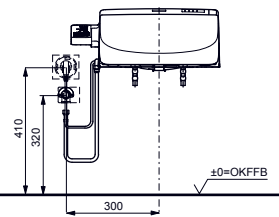

WASHLET EK 2.0

seat with soft closing function