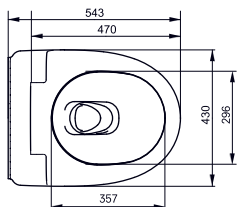

WASHLET GIOVANNONI

incl. remote control