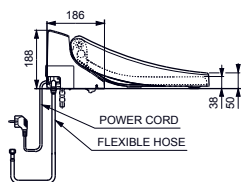

WASHLET GL 2.0

incl. remote control,
seat with soft closing function