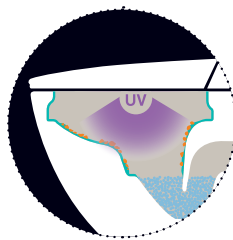

3. The Tornado Flush effectively cleans the toilet with a powerful whirlpool of water from three jets.

4. After use, the WASHLET sprays the bowl with electrolysed ewater+. This has an antibacterial and cleansing effect.

ACTILIGHT

The combination of zirconium-coated ceramic and UV light triggers a photocatalytic process that completely destroys waste and bacteria. The toilet literally cleans itself.

5. The ceramic features a special zirconium coating, which is especially durable and hydrophilic. Water easily washes away and eliminates the waste.