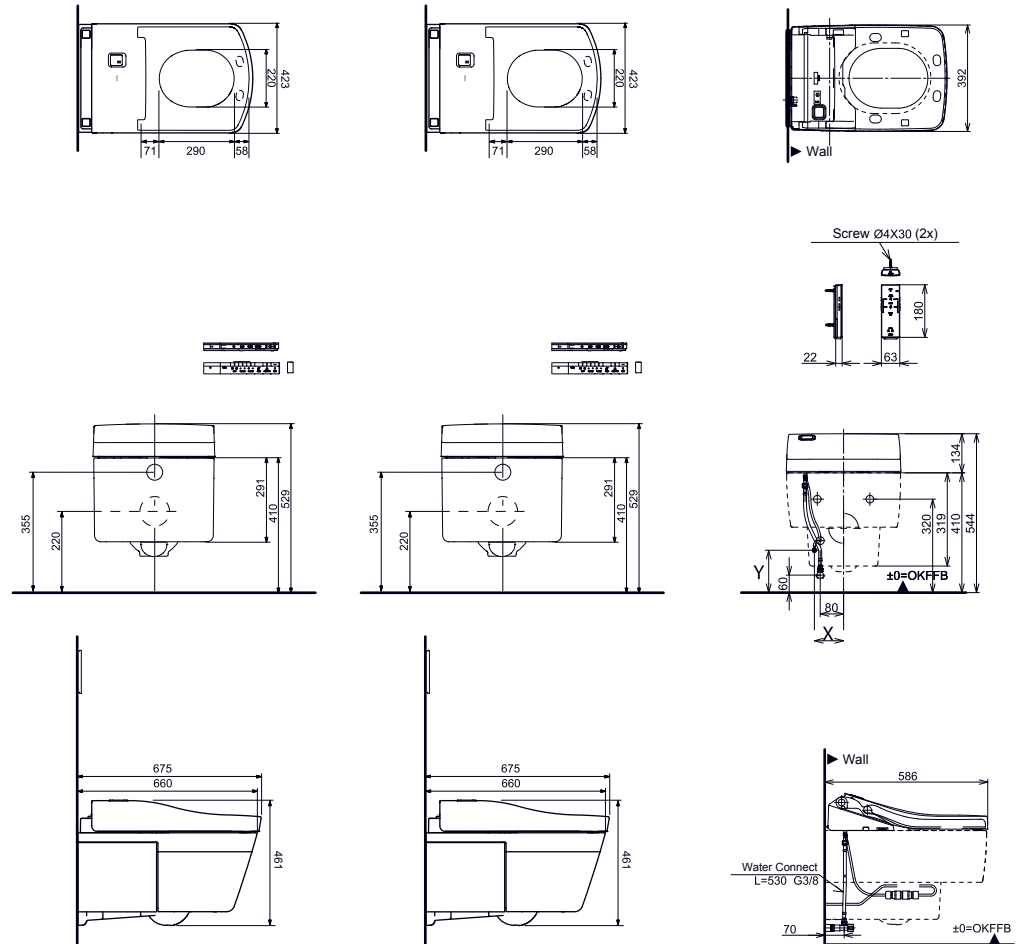

WASHLET

NEOREST AC
incl. remote control

NEOREST EW
incl. remote control

WASHLET SG
incl. remote control

PLANNING DATA

TECHNOLOGIES

ARTICLE

- ▶ TCF996WG#NW1
- ▶ TCF996WSW#NW1 (CH)
- ▶ TCF996WGE#NW1 (UK)
- ▶ CW996P#NW1 WC