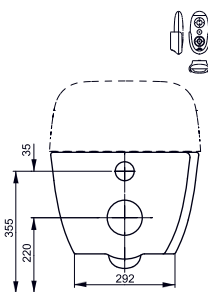

WASHLET GIOVANNONI

incl. remote control