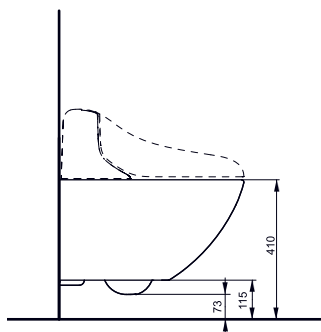

WASHLET GIOVANNONI

incl. remote control