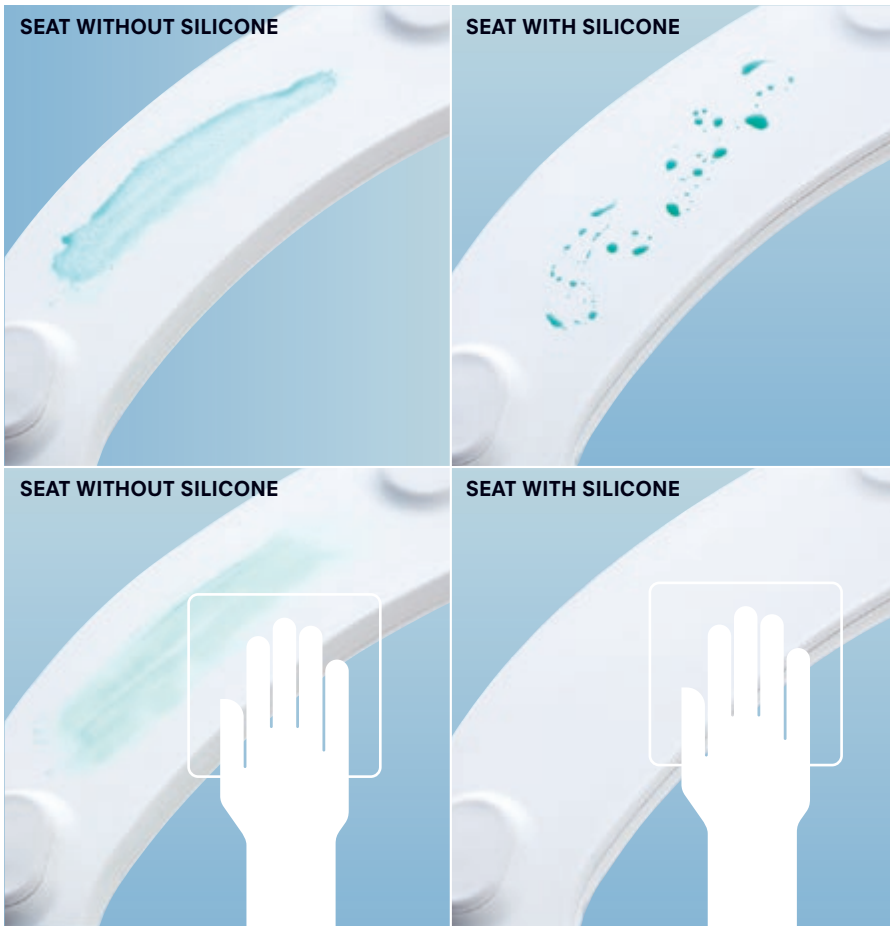

8. The Actilight function makes the toilet completely self-cleaning. If the toilet is not in use for eight hours, the WASHLET automatically sprays the bowl with ewater+ and the UV light in the lid switches on.

HYGIENE FUNCTIONS

IMPROVED HYGIENE FOR GREATER COMFORT.

Self-cleaning wand jet

The WASHLET automatically cleans the wand jet before and after each use. The TOTO WASHLET wand jets are made of a material containing silicone, which makes them both antibacterial and extremely resistant to dirt. It is extremely difficult for anything to stick to the wand jet when wet – making it impossible for waste to accumulate. Thanks to this feature, TOTO is able to clean its wand jet system using only water – without any chemical additives. This also makes the system maintenance-free – the WASHLET does not need to be filled with substances to clean the jet.

The ewater+ WASHLET models use regular and antibacterial ewater+ to clean the wand jets.

Wand jet position

The jet extends at an angle, which keeps it from getting dirty. The soiled water falls directly into the toilet bowl at an angle of 43–53°, which keeps the jet clean.

Clean toilet seat

The toilet seat also consists of a special silicone-based material with dirt-resistant properties. The top and bottom of the toilet seat is coated with a dirt-resistant silicone alloy – for easier cleaning that lasts longer.