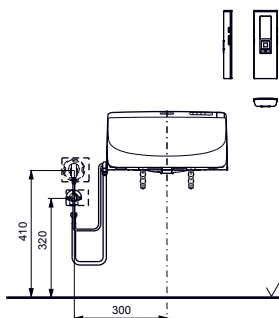

WASHLET GL 2.0

incl. remote control,
seat with soft closing function