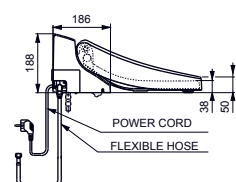

incl. remote control

WASHLET GL 2.0

incl. remote control,
seat with soft closing function

WASHLET EK 2.0

seat with soft closing function

WASHLET CF

incl. remote control,
seat with soft closing function

- ▶ TCF892G
- ▶ TCF892SW (CH)
- ▶ TCF892GE (UK)
- ▶ CW882Y WC