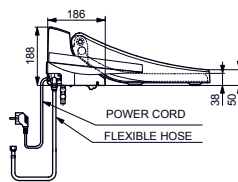

incl. remote control

WASHLET GL 2.0

incl. remote control,
seat with soft closing function

WASHLET EK 2.0

seat with soft closing function

WASHLET CF

incl. remote control,
seat with soft closing function

- ▶ TCF892G
- ▶ TCF892SW (CH)
- ▶ TCF892GE (UK)
- ▶ CW882Y WC