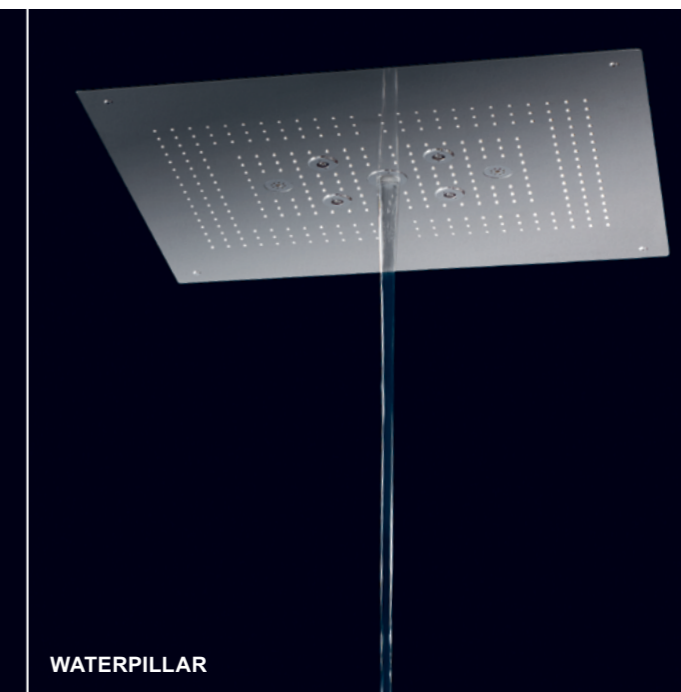

LUMINIST

WASHLET

СМЕСИТЕЛИ И ДУШИ

GYROSTREAM

WATERPILLAR

AERIAL SHOWER

CASCADE FLOW

ДУШ